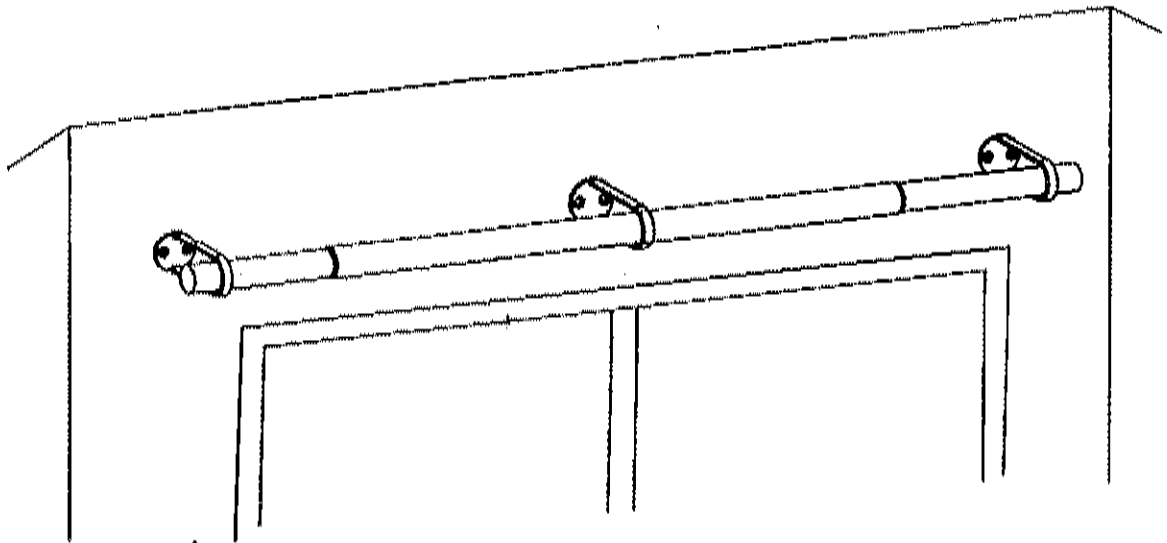

west elm

Simple Metal Rod Simple tige de metal Simple barra de metal

Assembly Instructions
Instructions d'assemblage
Instrucciones de montaje

The hardware (E,F) included with this item is meant for Drywall and stud mount only. If your wall is made from another material such as concrete or plaster, please consult your local hardware store for assistance in selecting the correct hardware.

Parts / les pièces / partes:

A	B	C	D	E	F	G
						
28"~48"	X2	X1	X2	X6	X6	X1
48"~88"	X2	X1	X2	X6	X6	X1
60"~108"	X2	X1	X2	X6	X6	X1

1

2

3

4

5

ⓘ