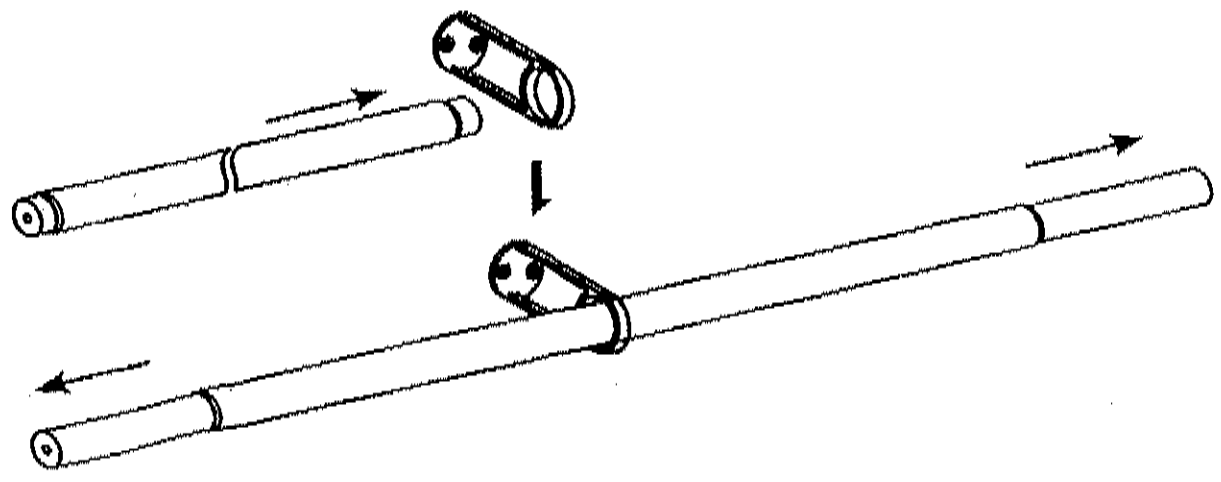

west elm

Simple Metal Rod Simple tige de metal Simple barra de metal

Assembly Instructions
Instructions d'assemblage
Instrucciones de montaje

The hardware (E,F) included with this item is meant for Drywall and stud mount only. If your wall is made from another material such as concrete or plaster, please consult your local hardware store for assistance in selecting the correct hardware.

Parts / les pièces / partes:

A	B	C	D	E	F	G
						
28"~48"	X2	X1	X2	X6	X6	X1
48"~88"	X2	X1	X2	X6	X6	X1
60"~108"	X2	X1	X2	X6	X6	X1

1

2

3

4

5

ⓘ