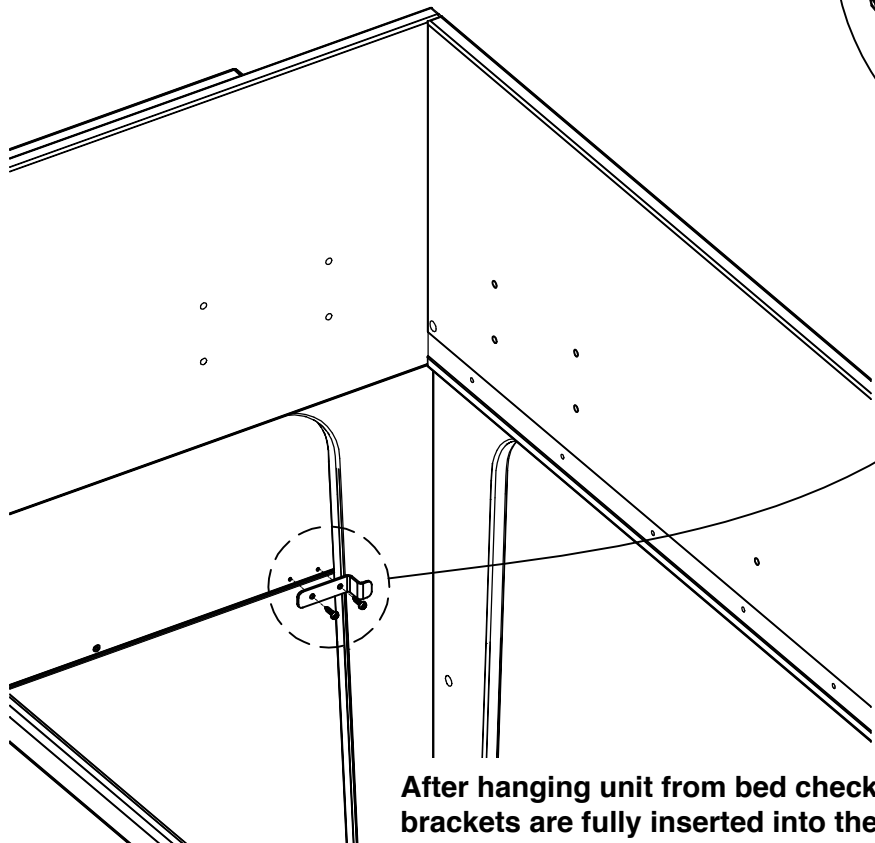

B  Ø8x30 12 pcs

1

C  Ø7x50 6 pcs

D  4mm 1 pc

2

3

Do not install brackets "J" and "L" if the unit will be used on the floor as a freestanding piece.

4

G	 Ø5x40 10 pcs	H	 3mm 1 pc
---	--	---	--

V1

K		2 pcs	F		Ø4x16	4 pcs
---	---	----------	---	---	-------	----------

After hanging unit from bed check that the unit is secure and the brackets are fully inserted into the slots of the Perch before use.