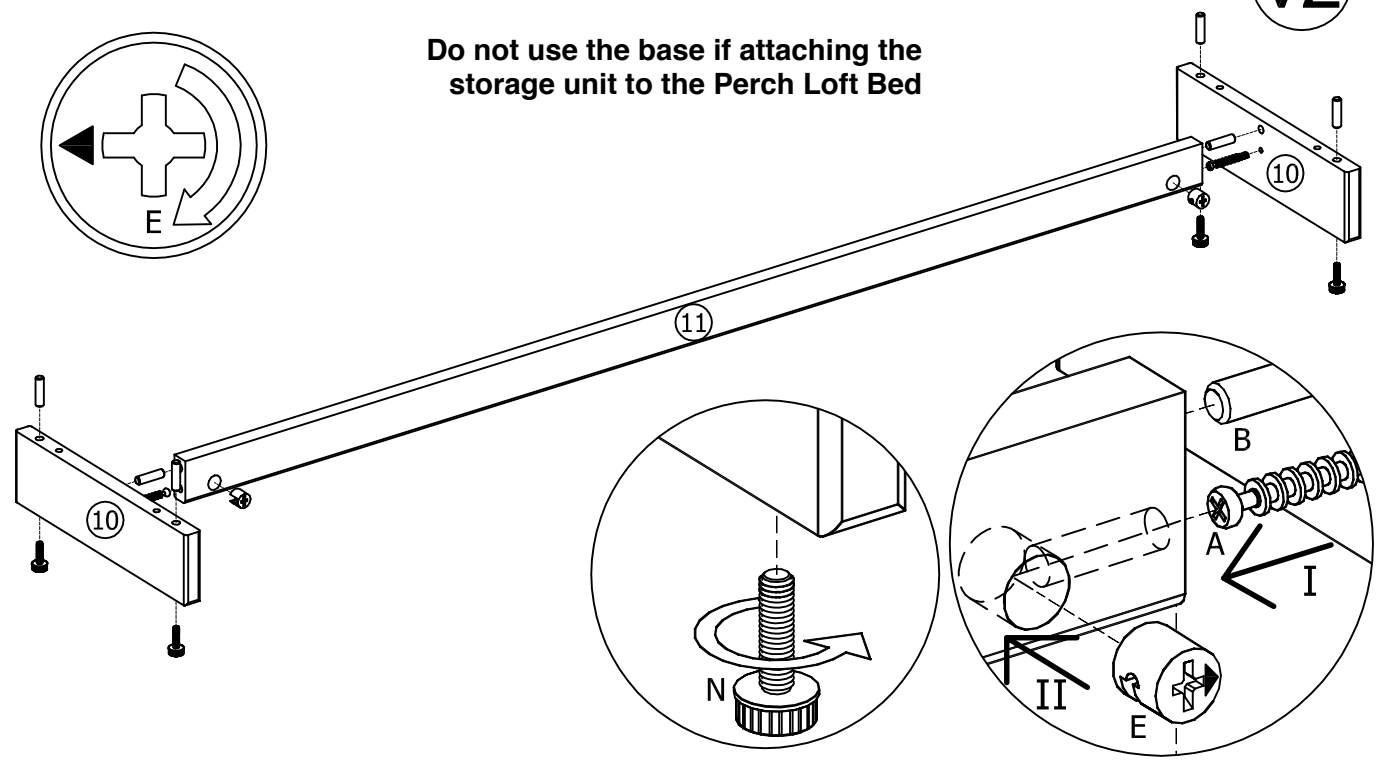

G	 Ø5x40 10 pcs	H	 3mm 1 pc
---	--	---	--

V1

K		2 pcs	F		Ø4x16	4 pcs
---	---	----------	---	---	-------	----------

After hanging unit from bed check that the unit is secure and the brackets are fully inserted into the slots of the Perch before use.

A		2 pcs Ø5/11x34
---	---	-------------------

B		6 pcs Ø8x30
---	---	----------------

E		2 pcs Ø15x13,5
---	---	-------------------

N		4 pcs Ø15 M6x22
---	---	--------------------

v2

Do not use the base if attaching the storage unit to the Perch Loft Bed