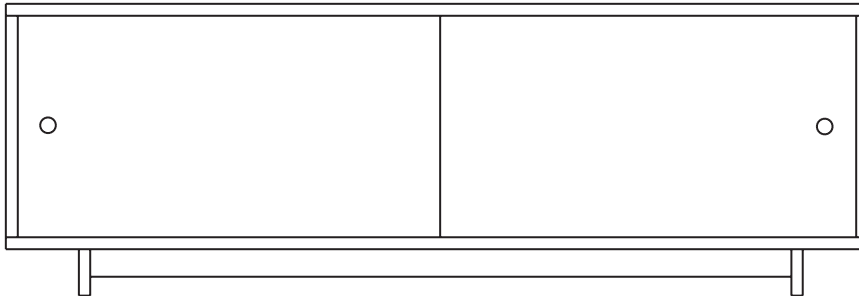

## PERCH FULL-SIZE CONSOLE

ITEM # 1PL-C

ek66209

**Oeuf LLC** 119 8th Street, Suite 301 | Brooklyn, NY 11215 | USA +1 (718) 965-1216 | [www.oeufnyc.com](http://www.oeufnyc.com)

Distributed internationally by: