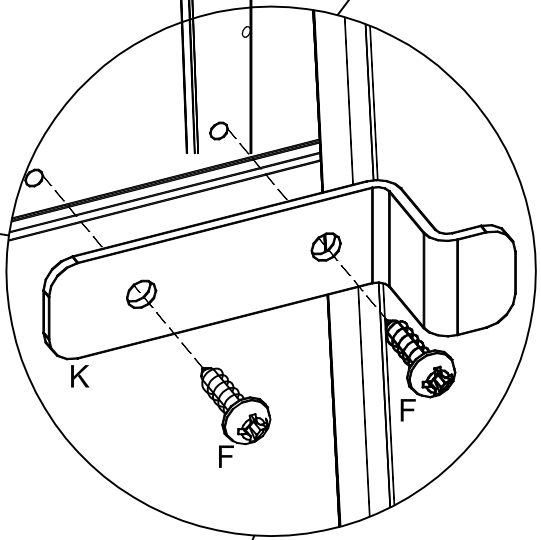

### Liste des Pièces

A	 Ø5/11x34	8 pcs
B	 Ø8x30	18 pcs
C	 Ø7x50	6 pcs
D	 4mm	1 pc
E	 Ø15x13,5	8 pcs
F	 Ø4x16	4 pcs
G	 Ø5x40	10 pcs

H	 3mm	1 pc
J	 Left	1 pc
K	 Right	2 pcs
L	 Right	1 pc
M	 Ø4x16	4 pcs
N	 Ø15 M6x22	4 pcs
P	 M6x80	4 pcs

B  Ø8x30 12 pcs

1

C  Ø7x50 6 pcs

D  4mm 1 pc

2

3

Do not install brackets "J" and "L" if the unit will be used on the floor as a freestanding piece.

4

G	 Ø5x40 10 pcs	H	 3mm 1 pc
---	--	---	--

V1

K		2 pcs	F		Ø4x16	4 pcs
---	---	----------	---	---	-------	----------

After hanging unit from bed check that the unit is secure and the brackets are fully inserted into the slots of the Perch before use.