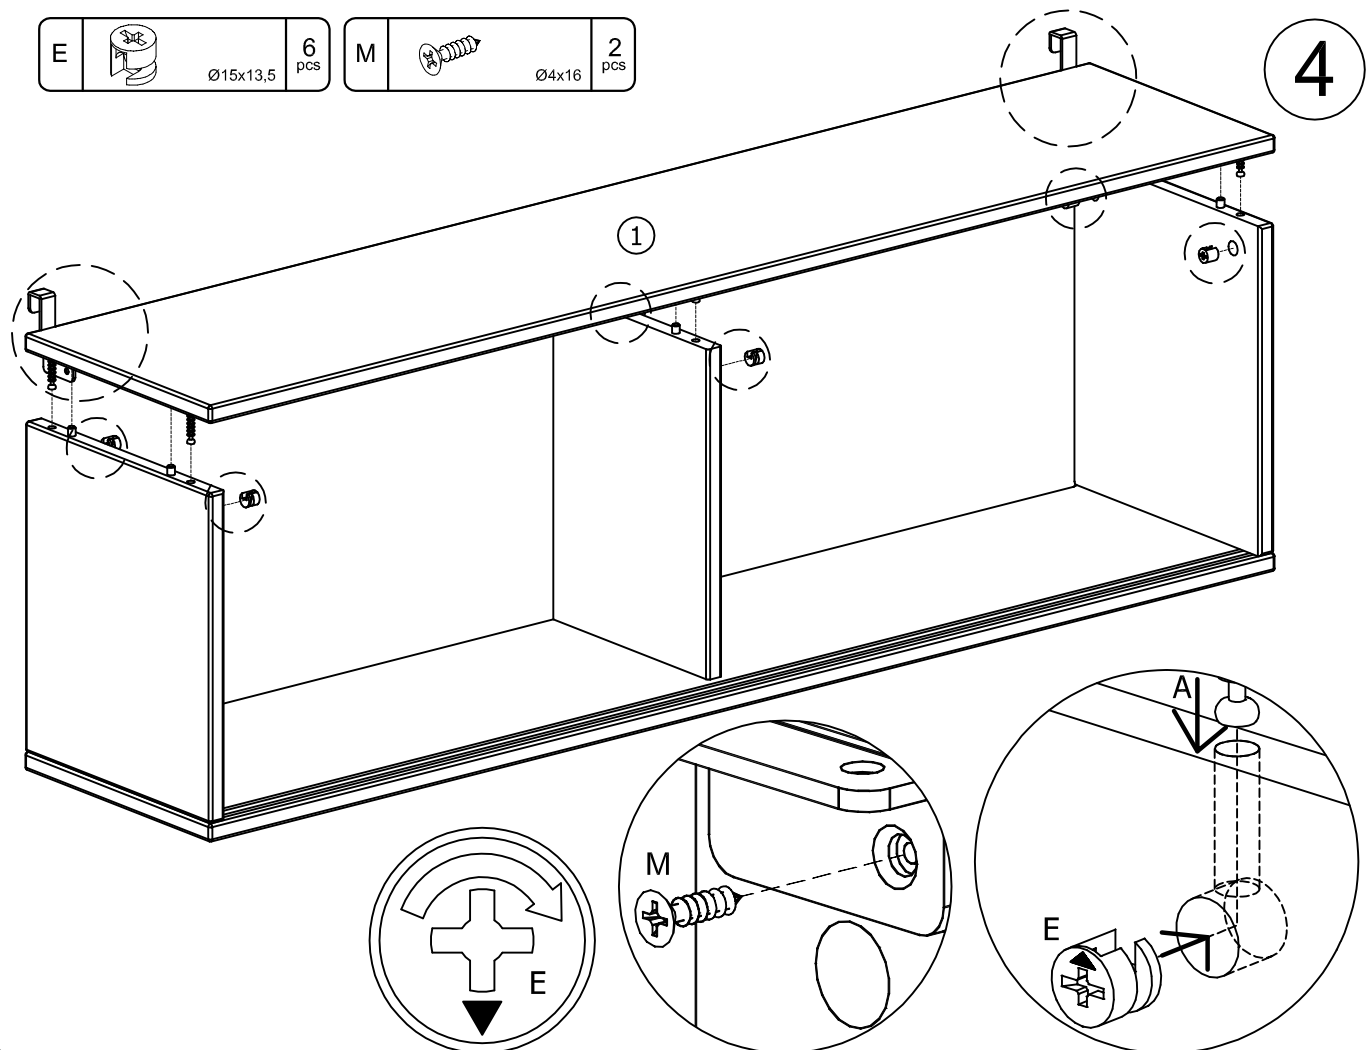

B  Ø8x30 12 pcs

1

C  Ø7x50 6 pcs

D  4mm 1 pc

2

3

Do not install brackets "J" and "L" if the unit will be used on the floor as a freestanding piece.

4

G	 Ø5x40 10 pcs	H	 3mm 1 pc
---	--	---	--

V1

K		2 pcs	F		Ø4x16	4 pcs
---	---	----------	---	---	-------	----------

After hanging unit from bed check that the unit is secure and the brackets are fully inserted into the slots of the Perch before use.