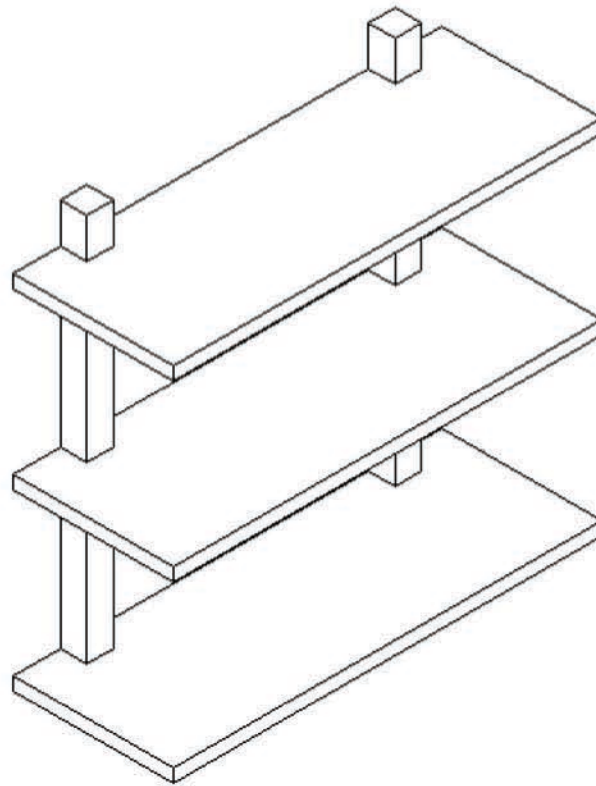

Note : Each shelf has a weight capacity of 25 Lbs

! Tools required: 

! Do not throw away packaging materials until assembly is complete.

! Assemble this item on a soft surface, such as cardboard or carpet, to protect finish.