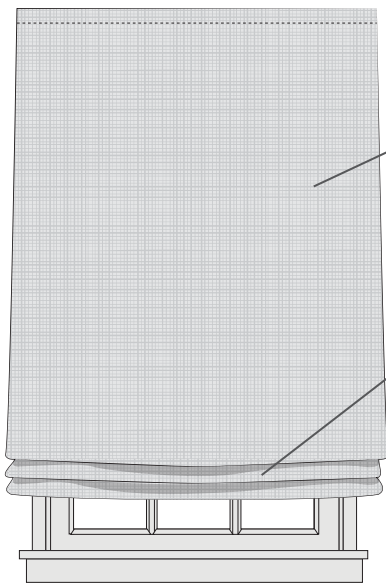

FEATURES & BENEFITS

Can be used as an inside or outside mount with included installation hardware.

Seamless shade front folds into pleats for a clean, tailored look.

Shade uses hardware that allows fabric to roll up on itself up with a single pull, unlike other cordless shades, which operate with interior strings.

Polyester blackout lining blocks light, and insulates against outside sounds and drafts.

Concealed handle makes it easy to lower and raise shade in one easy movement.

Patented AeroLite™ Cordless Lift System uses a roller mechanism that is 100% cord-free, which is easy to use and safer for children and pets.