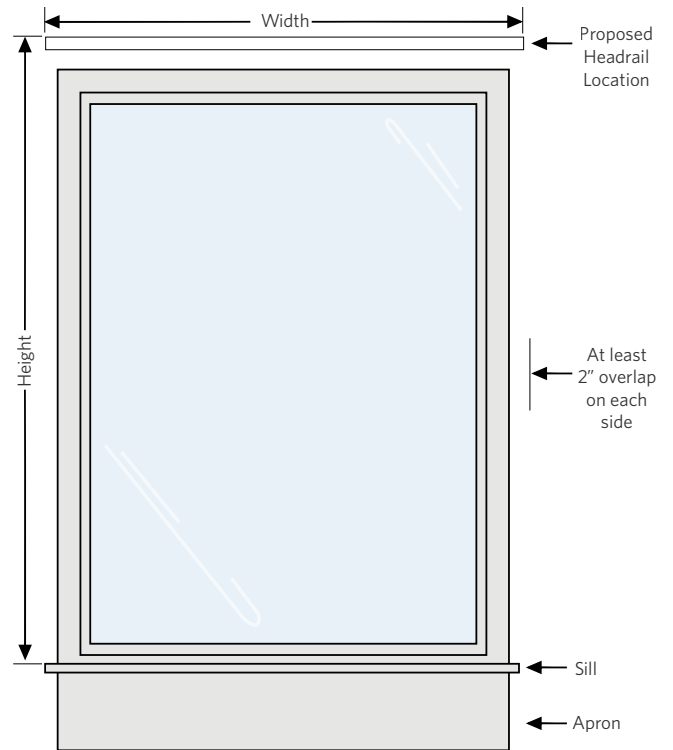

Seamless shade front folds into pleats for a clean, tailored look.

Shade uses hardware that allows fabric to roll up on itself up with a single pull, unlike other cordless shades, which operate with interior strings.

Polyester blackout lining blocks light, and insulates against outside sounds and drafts.

Concealed handle makes it easy to lower and raise shade in one easy movement.

Patented AeroLite™ Cordless Lift System uses a roller mechanism that is 100% cord-free, which is easy to use and safer for children and pets.

MEASUREMENT GUIDE

INTERNAL MOUNT

- Measure inside width of window casing at top of window (this measurement is critical because headrail must fit)
- Measure inside height from top of window casing to top of sill in three places, record longest measurement
- Choose width at least 3/8" smaller than the window (round down to the nearest inch)

EXTERNAL MOUNT

- Measure width to be covered
- Measure height to be covered from top to desired length, record measurement
- 2" overlap on each side of window is recommended for optimum light control and privacy