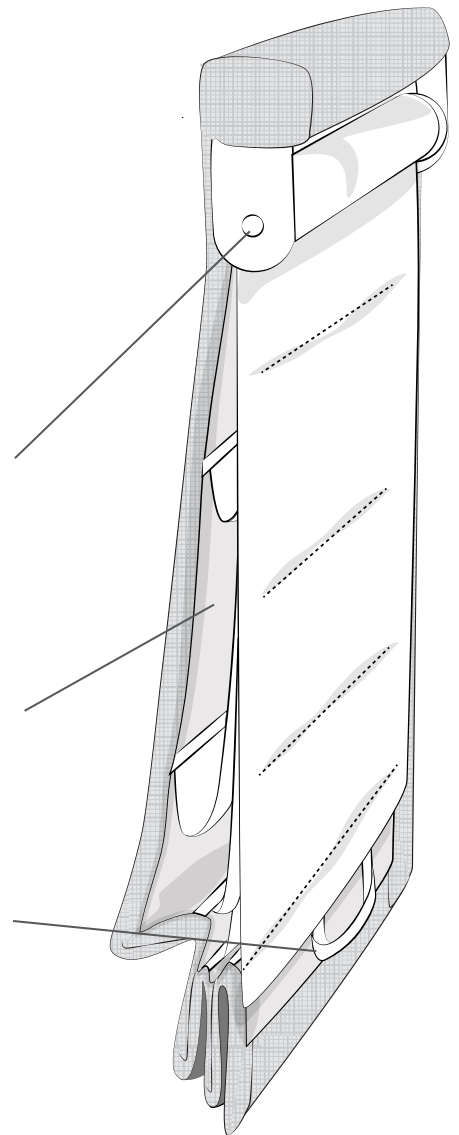

Seamless shade front folds into pleats for a clean, tailored look.

Shade uses hardware that allows fabric to roll up on itself up with a single pull, unlike other cordless shades, which operate with interior strings.

Polyester blackout lining blocks light, and insulates against outside sounds and drafts.

Concealed handle makes it easy to lower and raise shade in one easy movement.

Patented AeroLite™ Cordless Lift System uses a roller mechanism that is 100% cord-free, which is easy to use and safer for children and pets.

MEASUREMENT GUIDE

INTERNAL MOUNT

- Measure inside width of window casing at top of window (this measurement is critical because headrail must fit)
- Measure inside height from top of window casing to top of sill in three places, record longest measurement
- Choose width at least 3/8" smaller than the window (round down to the nearest inch)

EXTERNAL MOUNT

- Measure width to be covered
- Measure height to be covered from top to desired length, record measurement
- 2" overlap on each side of window is recommended for optimum light control and privacy