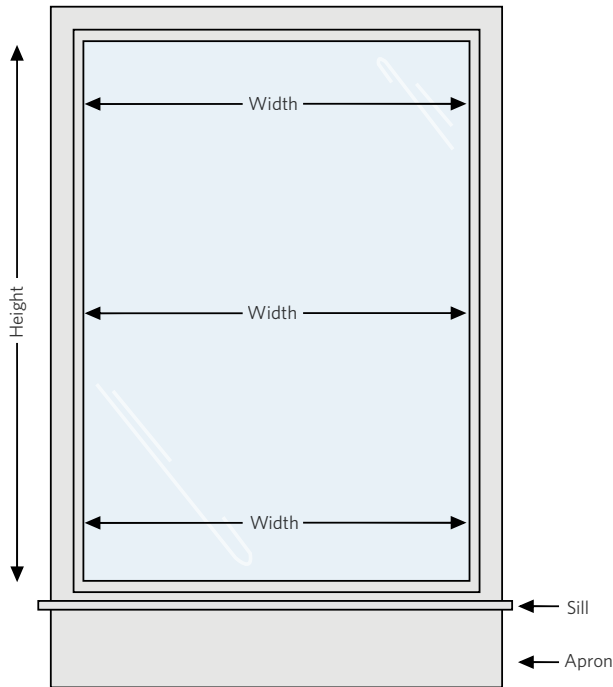

Seamless shade front folds into pleats for a clean, tailored look.

Shade uses hardware that allows fabric to roll up on itself up with a single pull, unlike other cordless shades, which operate with interior strings.

MEASUREMENT GUIDE

INTERNAL MOUNT

- Measure inside width of window casing at top of window (this measurement is critical because headrail must fit)
- Measure inside height from top of window casing to top of sill in three places, record longest measurement
- Choose width at least 3/8" smaller than the window (round down to the nearest inch)

EXTERNAL MOUNT

- Measure width to be covered
- Measure height to be covered from top to desired length, record measurement
- 2" overlap on each side of window is recommended for optimum light control and privacy