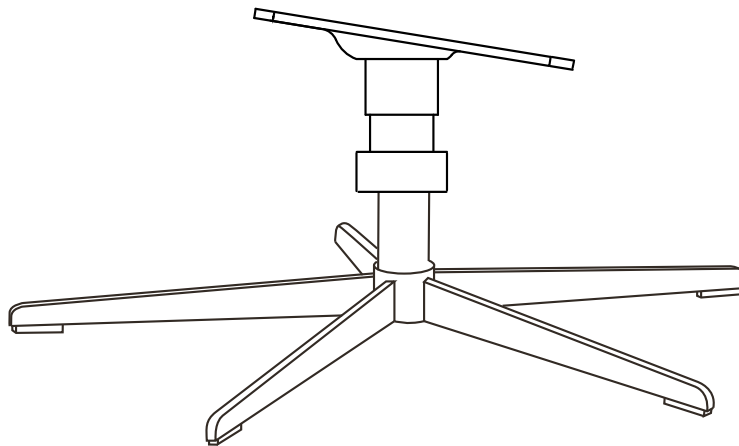

## Clay Swivel Recliner

# Williams-Sonoma Inc.

Assembly Instructions  
Instructions d'assemblage  
Instrucciones de Ensamblaje

pottery barn kids – PBteen – Pottery Barn – west elm – Williams Sonoma – Williams Sonoma Home – Rejuvenation – Mark and Graham

29-Nov-2020

3/4

<p><b>C</b></p>  <p>M8X30mm 4x</p>	<p><b>D</b></p>  <p>1x</p>	<p><b>E</b></p>  <p>M8 4x</p>	<p><b>F</b></p>  <p>1x</p>
---	---	---	---