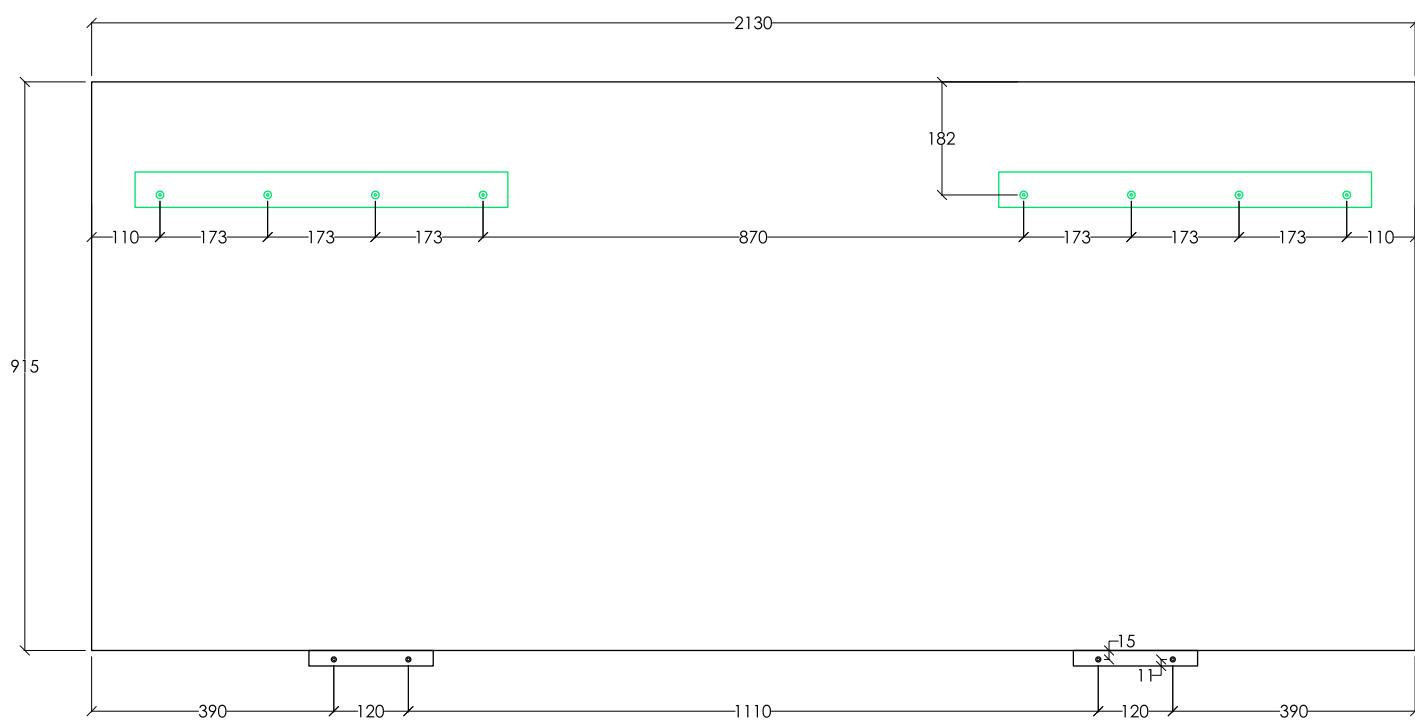

18-Jan-2024

3/17

X2

NOT INCLUDED / NON INCLUS / NO INCLUIDAS

?

C

Ø 75x 4mm
12x

D

12x

**MARK THE HOLE POSITION
ON WALL AS PER THE BELOW
GIVEN DIMENSIONS**

**WALL MOUNTING
HOLE DETAIL**

MATCH THE HOLE

18-Jan-2024

7/17

**ON THE HOLE
DO THE MARKING.**

18-Jan-2024